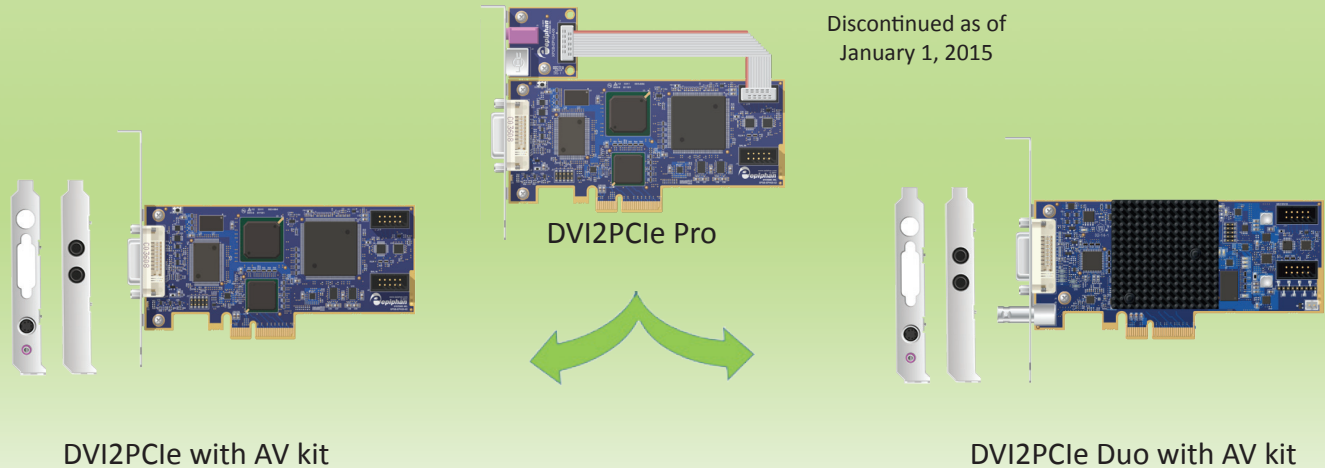

Move to DVI2PCIe Pro successor products

As technology changes, Epiphan periodically discontinues a product and substitutes it with a successor product. The following product comparison gives our customers the confidence to migrate from DVI2PCIe Pro to [DVI2PCIe](#) or [DVI2PCIe Duo](#), its successor products.

Choose **DVI2PCIe** and the optional AV kit to retain the same inputs as the DVI2PCIe Pro.

Choose **DVI2PCIe Duo** to upgrade to a video grabber capable of capturing SDI. Add an optional AV kit to retain the same inputs as the DVI2PCIe Pro.

FEATURE COMPARISON

	DVI2PCIe Pro	DVI2PCIe	DVI2PCIe Duo
Video capture at 2048x2048	✓	✓	✓
Capture 2 HD video sources simultaneously	-	-	✓
AV kit	standard	optional	optional
Uncompressed video capture	✓	✓	✓

FEATURE COMPARISON

	DVI2PCIe Pro	DVI2PCIe	DVI2PCIe Duo
Signal Inputs			
SDI	-	-	✓
VGA (capture through DVI port)	✓	✓	✓
DVI / HDMI	✓	✓	✓
S-Video	✓	✓*	✓*
Audio (3.5 mm and TRS balanced)	✓	✓*	✓*
SDI and HDMI audio	-	-	✓
Resolutions and frame rates			
640×480	85	85	85
1920×1080	60	60	60
2048×2048	20	20	20