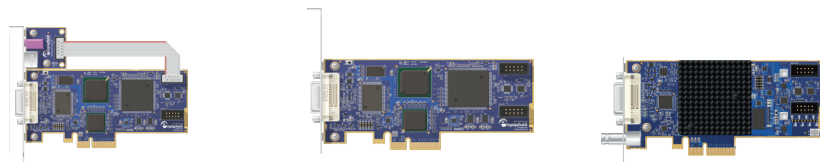

Move to DVI2PCIe Pro successor products

As technology changes, Epiphan periodically discontinues a product and substitutes it with a successor product. The following product comparison gives our customers the confidence to migrate from DVI2PCIe Pro to [DVI2PCIe](#) or [DVI2PCIe Duo](#), its successor products.

Choose **DVI2PCIe** and the optional AV kit to retain the same inputs as the DVI2PCIe Pro.

Choose **DVI2PCIe Duo** to upgrade to a video grabber capable of capturing SDI. Add an optional AV kit to retain the same inputs as the DVI2PCIe Pro.

FEATURE COMPARISON

	DVI2PCIe Pro	DVI2PCIe	DVI2PCIe Duo
Video capture at 2048x2048	✓	✓	✓
Capture 2 HD video sources simultaneously	-	-	✓
AV kit	standard	optional	optional
Uncompressed video capture	✓	✓	✓

FEATURE COMPARISON

	DVI2PCIe Pro	DVI2PCIe	DVI2PCIe Duo
Signal Inputs			
SDI	-	-	✓
VGA (capture through DVI port)	✓	✓	✓
DVI / HDMI	✓	✓	✓
S-Video	✓	✓*	✓*
Audio (3.5 mm and TRS balanced)	✓	✓*	✓*
SDI and HDMI audio	-	-	✓
Resolutions and frame rates			
640×480	85	85	85
1920×1080	60	60	60
2048×2048	20	20	20