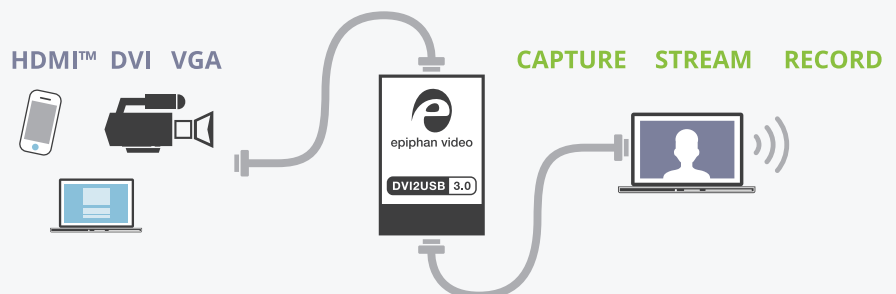

Your address and contact
information here.

™ and © 2017 Epiphan Systems Inc.

Epiphan, Epiphan Video, Epiphan Systems, its products names and logos are tradenames or trademarks of Epiphan Systems Inc. All other company, interface and product names and logos are trademarks or registered trademarks of their respective owners in certain countries. Product descriptions and specifications regarding the products in this document are subject to change without notice.