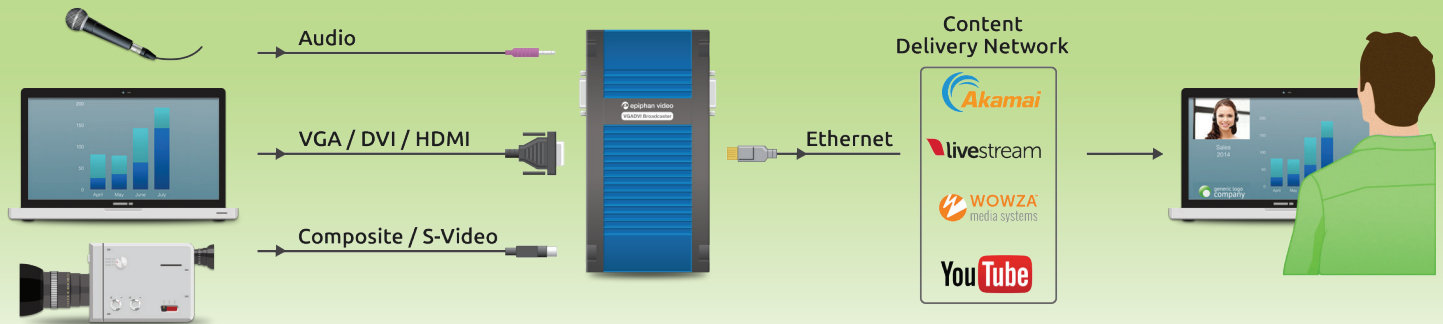

Epiphan's family of Broadcasters captures and streams audio/video from VGA, HDMI™, DVI, or SDI sources such as HD cameras and computer displays. Streaming can be done over corporate networks, CDNs, or the internet. We offer everything from simple, portable appliances to powerful rack-mount solutions with production video switching.

Epiphan Broadcasters are trusted for mission-critical deployments serving a wide range of applications including:

- > **Live Events** (concerts, conferences, seminars)
- > **Corporate** (all-hands meetings, company presentations)
- > **Healthcare** (live procedures, remote diagnoses and pathology)
- > **Legal** (depositions, courtroom proceedings)
- > **Control Center** (power stations, emergency response, air traffic control)

EPIPHAN PEARL™

Self-contained, portable production video switcher. Featuring dual HDMI, SDI and VGA inputs; an LCD display for confidence monitoring, quick configuration, live switching and recording control; and ample space for storing high quality recordings. Capture, stream and record four HD channels at 30 fps.

VGA GRID™

Powerful rack-mount live production switcher that handles up to twelve local HD sources or up to 64 remote HD sources via Ethernet/IP. Performs multi-encoding to provide multiple formats and bit rates. Fully customizable layouts and branding. Up to 24 TB of removable RAID or configurable with SSD storage.