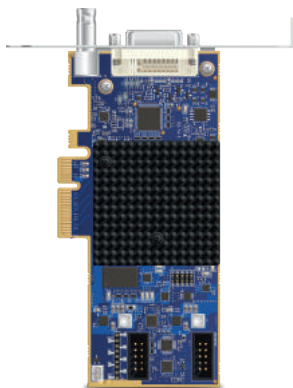

1920 × 1080 - 60fps

Signature USB capture cards

The pro's choice for ultimate configuration to capture video in any situation.

Epiphan DVI2USB 3.0™

Get precision video capture control over color space, cropping, resolution, and scaling for any device with HDMI, DVI, or VGA output ports.

1920 × 1200 - 60 fps

Epiphan SDI2USB 3.0™

Rugged and portable video grabber for AV professionals looking to capture 3G-SDI, HD-SDI, and SD-SDI signals.

1920 × 1080 - 60fps

Epiphan aboard the ISS

Based on the same technology as Epiphan's KVM2USB, which is currently aboard the ISS.

Internal capture cards

High performance and easy installation.

Epiphan DVI2PCIe Duo™

Internal PCIe capture card captures lossless video from dual-link and single-link DVI video sources, as well as VGA, HDMI, and SDI video sources with audio from SDI and HDMI sources.