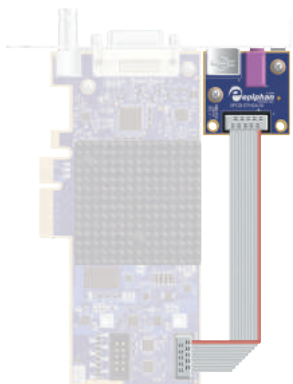

1920 × 1200 - 60 fps

Epiphan SDI2USB 3.0™

Rugged and portable video grabber for AV professionals looking to capture 3G-SDI, HD-SDI, and SD-SDI signals.

1920 × 1080 - 60fps

Epiphan aboard the ISS

Based on the same technology as Epiphan's KVM2USB, which is currently aboard the ISS.

Internal capture cards

High performance and easy installation.

Epiphan DVI2PCIe Duo™

Internal PCIe capture card captures lossless video from dual-link and single-link DVI video sources, as well as VGA, HDMI, and SDI video sources with audio from SDI and HDMI sources.

2560 × 1600 - 85 fps
2048 × 2048 - 85 fps

Epiphan DVI2PCIe AV Kit™

Extend the functionality of your DVI2PCIe Duo capture card and add even more video and audio inputs.

Social media streaming

The simplest way to stream to Facebook, YouTube, and more.