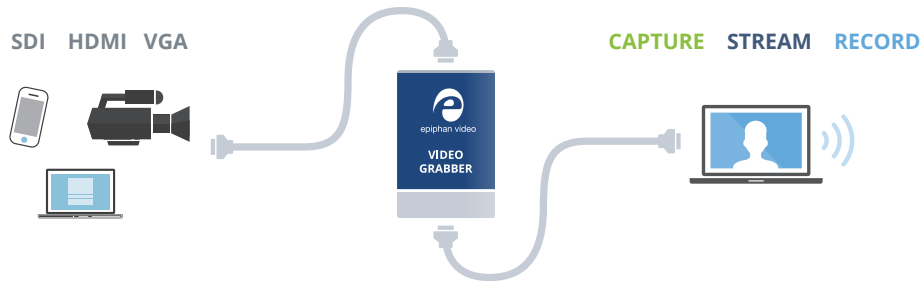

1920 × 1080 - 60fps

Signature series - The pro's choice for ultimate configuration to capture video in any situation.

WINDOWS

LINUX

Epiphan DVI2USB 3.0™

Get precision video capture control over color space, cropping, resolution and scaling for any device with HDMI, DVI, or VGA output ports.

The simplest way to share video

Plug and play Epiphan capture cards are ready to capture and share video, no configuration required!

Application support

Works seamlessly with your favorite third-party applications such as Wirecast, Skype, Open Broadcaster Software (OBS), VLC media player, and more.